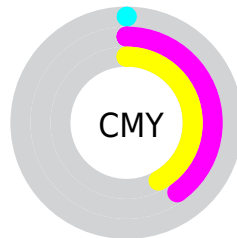

# Details

The RYB color **255, 152, 147** is a light color, and the websafe version is hex **FF9999**. A complement of this color would be **147, 200, 255**, and the grayscale version is **182, 182, 182**.

A 20% lighter version of the original color is **255, 208, 201**, and **195, 99, 96** is the 20% darker color. If you saturate the color by 10%, you get **255, 127, 122**, and if you desaturate by 10%, it is **255, 176, 172**.

# Distribution

Red (100%)

Green (60%)

Blue (58%)

Red (100%)

Yellow (60%)

Blue (58%)

Cyan (0%)

Magenta (40%)

Yellow (42%)

Black (0%)

Cyan (0%)

Magenta (40%)

Yellow (42%)