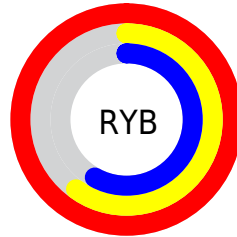

# Details

The RYB color **255, 152, 147** is a light color, and the websafe version is hex **FF9999**. A complement of this color would be **147, 200, 255**, and the grayscale version is **182, 182, 182**.

A 20% lighter version of the original color is **255, 208, 201**, and **195, 99, 96** is the 20% darker color. If you saturate the color by 10%, you get **255, 127, 122**, and if you desaturate by 10%, it is **255, 176, 172**.

# Distribution

Red (100%)

Green (60%)

Blue (58%)

Red (100%)

Yellow (60%)

Blue (58%)

Cyan (0%)