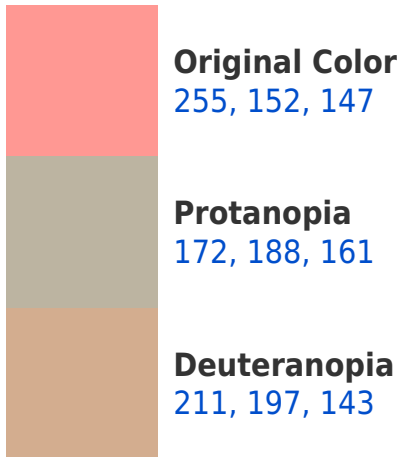

# Black Background

This preview shows how the RYB color 255, 152, 147 looks on a black background.

## **RYB 255, 152, 147 Background**

This preview shows how black text looks on a background with the RYB color 255, 152, 147.

This preview shows how white text looks on a background with the RYB color 255, 152, 147.

## Dichromacy

**Tritanopia**  
255, 150, 161

# Trichromacy

**Original Color**

255, 152, 147

**Protanomaly**

212, 175, 156

**Deuteranomaly**

227, 172, 144

**Tritanomaly**