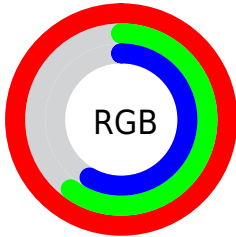

Distribution

Red (100%)

Green (60%)

Blue (58%)