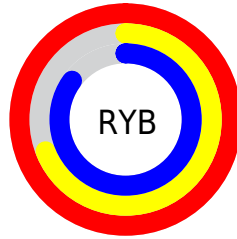

- Red (100%)
- Yellow (69%)
- Blue (85%)