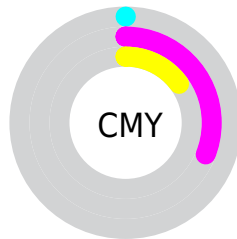

# Details

The RYB color **255, 177, 216** is a light color, and the websafe version is hex **FF99CC**. A complement of this color would be **177, 229, 255**, and the grayscale version is **205, 205, 205**.

A 20% lighter version of the original color is **255, 233, 255**, and **197, 123, 161** is the 20% darker color. If you saturate the color by 10%, you get **255, 151, 203**, and if you desaturate by 10%, it is **255, 203, 229**.

# Distribution

- Red (100%)
- Green (69%)
- Blue (85%)

- Red (100%)
- Yellow (69%)
- Blue (85%)

- Cyan (0%)
- Magenta (31%)
- Yellow (15%)
- Black (0%)

- Cyan (0%)
- Magenta (31%)
- Yellow (15%)

# Brightness & Saturation Gradients

These gradients show how the RYB color 255, 177, 216 changes by changing the brightness by 10 percent. The first figure shows a shift by +10% for each color and the second figure -10%.