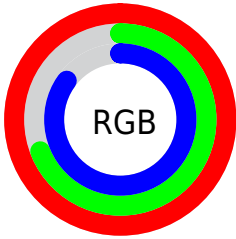

Distribution

- Red (100%)
- Green (69%)
- Blue (85%)