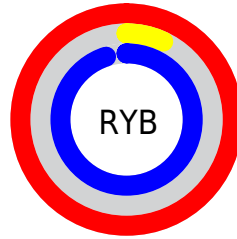

Details

The RYB color **255, 18, 243** is a light color, and the websafe version is hex **FF33FF**. The color can be described as light washed magenta. A complement of this color would be **18, 244, 255**, and the grayscale version is **114, 114, 114**.

A 20% lighter version of the original color is **255, 108, 255**, and **193, 0, 186** is the 20% darker color. If you saturate the color by 10%, you get **255, 0, 242**, and if you desaturate by 10%, it is **255, 44, 244**.

Distribution

Red (100%)

Green (7%)

Blue (95%)

Red (100%)

Yellow (7%)

Blue (95%)

Cyan (0%)