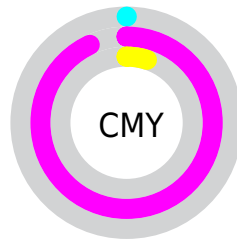

Details

The RYB color **255, 18, 243** is a light color, and the websafe version is hex **FF33FF**. The color can be described as light washed magenta. A complement of this color would be **18, 244, 255**, and the grayscale version is **114, 114, 114**.

A 20% lighter version of the original color is **255, 108, 255**, and **193, 0, 186** is the 20% darker color. If you saturate the color by 10%, you get **255, 0, 242**, and if you desaturate by 10%, it is **255, 44, 244**.

Distribution

Red (100%)

Green (7%)

Blue (95%)

Red (100%)

Yellow (7%)

Blue (95%)

Cyan (0%)

Magenta (93%)

Yellow (5%)

Black (0%)

Cyan (0%)

Magenta (93%)

Yellow (5%)

Brightness & Saturation Gradients

These gradients show how the RYB color 255, 18, 243 changes by changing the brightness by 10 percent. The first figure shows a shift by +10% for each color and the second figure -10%.