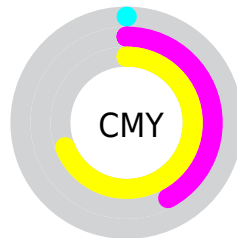

Details

The RYB color **255, 194, 78** is a light color, and the websafe version is hex **FF9966**. The color can be described as light washed orange. A complement of this color would be **78, 145, 255**, and the grayscale version is **172, 172, 172**.

A 20% lighter version of the original color is **219, 255, 130**, and **193, 145, 27** is the 20% darker color. If you saturate the color by 10%, you get **255, 185, 53**, and if you desaturate by 10%, it is **255, 201, 104**.

Distribution

Red (100%)

Green (58%)

Blue (31%)

Red (100%)

Yellow (76%)

Blue (31%)

Cyan (0%)

Magenta (42%)

Yellow (69%)

Black (0%)

Cyan (0%)

Magenta (42%)

Yellow (69%)

Brightness & Saturation Gradients

These gradients show how the RYB color 255, 194, 78 changes by changing the brightness by 10 percent. The first figure shows a shift by +10% for each color and the second figure -10%.