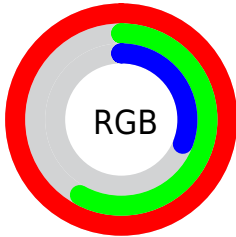

Distribution

Red (100%)

Green (58%)

Blue (31%)