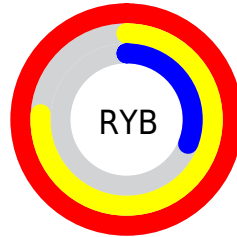

Details

The RYB color **255, 194, 78** is a light color, and the websafe version is hex **FF9966**. The color can be described as light washed orange. A complement of this color would be **78, 145, 255**, and the grayscale version is **172, 172, 172**.

A 20% lighter version of the original color is **219, 255, 130**, and **193, 145, 27** is the 20% darker color. If you saturate the color by 10%, you get **255, 185, 53**, and if you desaturate by 10%, it is **255, 201, 104**.

Distribution

Red (100%)

Green (58%)

Blue (31%)

Red (100%)

Yellow (76%)

Blue (31%)

Cyan (0%)