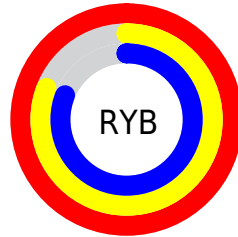

Details

The RYB color **255, 206, 206** is a light color, and the websafe version is hex **FFCCCC**. A complement of this color would be **206, 231, 255**, and the grayscale version is **221, 221, 221**.

A 20% lighter version of the original color is 255, 255, 255, and **198, 152, 152** is the 20% darker color. If you saturate the color by 10%, you get **255, 180, 180**, and if you desaturate by 10%, it is **255, 232, 232**.

Distribution

Red (100%)

Green (81%)

Blue (81%)

Red (100%)

Yellow (81%)

Blue (81%)

Cyan (0%)