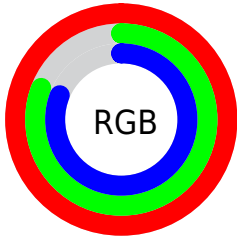

Distribution

Red (100%)

Green (81%)

Blue (81%)