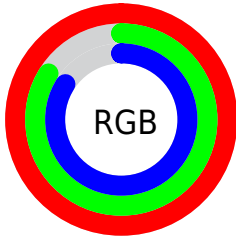

Distribution

Red (100%)

Green (84%)

Blue (84%)