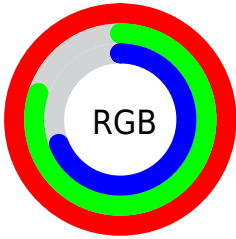

Distribution

Red (100%)

Green (80%)

Blue (69%)