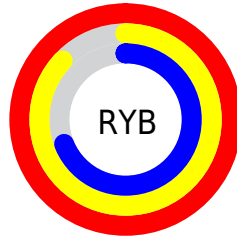

Details

The RYB color **255, 222, 176** is a light color, and the websafe version is hex **FFCC99**. A complement of this color would be **176, 207, 255**, and the grayscale version is **217, 217, 217**.

A 20% lighter version of the original color is **232, 255, 232**, and **197, 168, 123** is the 20% darker color. If you saturate the color by 10%, you get **255, 212, 150**, and if you desaturate by 10%, it is **255, 232, 202**.

Distribution

Red (100%)

Green (80%)

Blue (69%)

Red (100%)

Yellow (87%)

Blue (69%)

Cyan (0%)