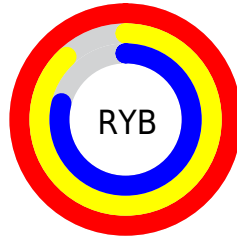

Red (100%)

Yellow (88%)

Blue (79%)