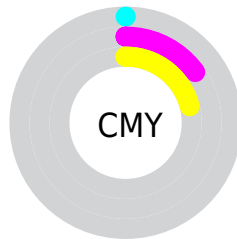

Details

The RYB color **255, 224, 201** is a light color, and the websafe version is hex **FFCCCC**. A complement of this color would be **201, 223, 255**, and the grayscale version is **227, 227, 227**.

A 20% lighter version of the original color is 255, 255, 255, and **198, 168, 147** is the 20% darker color. If you saturate the color by 10%, you get **255, 208, 176**, and if you desaturate by 10%, it is **255, 238, 227**.

Distribution

Red (100%)

Green (85%)

Blue (79%)

Red (100%)

Yellow (88%)

Blue (79%)

Cyan (0%)

Magenta (15%)

Yellow (21%)

Black (0%)

Cyan (0%)

Magenta (15%)

Yellow (21%)

Brightness & Saturation Gradients

These gradients show how the RYB color 255, 224, 201 changes by changing the brightness by 10 percent. The first figure shows a shift by +10% for each color and the second figure -10%.