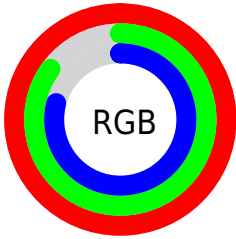

Distribution

Red (100%)

Green (85%)

Blue (79%)