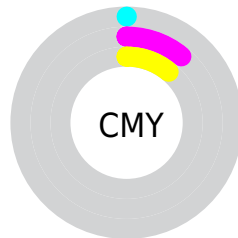

Details

The RYB color **255, 226, 226** is a light color, and the websafe version is hex **FFCCCC**. A complement of this color would be **226, 241, 255**, and the grayscale version is **235, 235, 235**.

A 20% lighter version of the original color is **255, 255, 255**, and **198, 171, 171** is the 20% darker color. If you saturate the color by 10%, you get **255, 201, 201**, and if you desaturate by 10%, it is **255, 251, 251**.

Distribution

Red (100%)

Green (89%)

Blue (89%)

Red (100%)

Yellow (89%)

Blue (89%)

Cyan (0%)

Magenta (11%)

Yellow (11%)

Black (0%)

Cyan (0%)

Magenta (11%)

Yellow (11%)

Brightness & Saturation Gradients

These gradients show how the RYB color 255, 226, 226 changes by changing the brightness by 10 percent. The first figure shows a shift by +10% for each color and the second figure -10%.