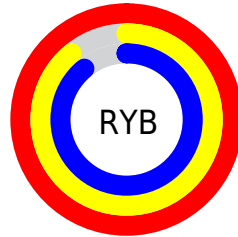

Red (100%)

Yellow (89%)

Blue (89%)