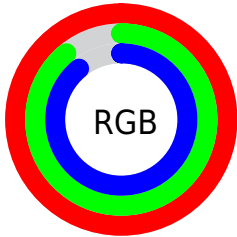

Distribution

Red (100%)

Green (89%)

Blue (89%)