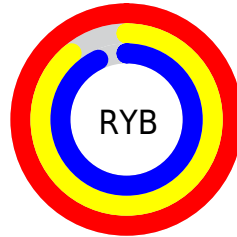

Details

The RYB color **255, 227, 237** is a light color, and the websafe version is hex **FFCCCC**. A complement of this color would be **227, 244, 255**, and the grayscale version is **237, 237, 237**.

A 20% lighter version of the original color is **255, 255, 255**, and **198, 172, 181** is the 20% darker color. If you saturate the color by 10%, you get **255, 202, 221**, and if you desaturate by 10%, it is **255, 252, 253**.

Distribution

Red (100%)

Green (89%)

Blue (93%)

Red (100%)

Yellow (89%)

Blue (93%)

Cyan (0%)