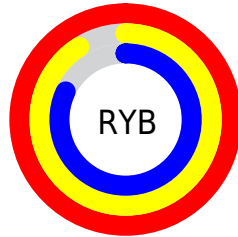

Red (100%)

Yellow (91%)

Blue (82%)