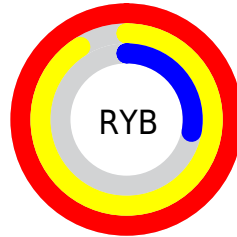

Details

The RYB color **255, 232, 71** is a light color, and the websafe version is hex **FF9933**. The color can be described as light washed orange. A complement of this color would be **71, 135, 255**, and the grayscale version is **177, 177, 177**.

A 20% lighter version of the original color is **187, 255, 123**, and **187, 193, 14** is the 20% darker color. If you saturate the color by 10%, you get **255, 227, 46**, and if you desaturate by 10%, it is **255, 233, 97**.

Distribution

Red (100%)

Green (62%)

Blue (28%)

Red (100%)

Yellow (91%)

Blue (28%)

Cyan (0%)