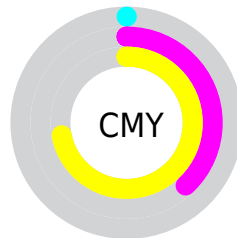

Details

The RYB color **255, 232, 71** is a light color, and the websafe version is hex **FF9933**. The color can be described as light washed orange. A complement of this color would be **71, 135, 255**, and the grayscale version is **177, 177, 177**.

A 20% lighter version of the original color is **187, 255, 123**, and **187, 193, 14** is the 20% darker color. If you saturate the color by 10%, you get **255, 227, 46**, and if you desaturate by 10%, it is **255, 233, 97**.

Distribution

Red (100%)

Green (62%)

Blue (28%)

Red (100%)

Yellow (91%)

Blue (28%)

Cyan (0%)

Magenta (38%)

Yellow (72%)

Black (0%)

Cyan (0%)

Magenta (38%)

Yellow (72%)

Brightness & Saturation Gradients

These gradients show how the RYB color 255, 232, 71 changes by changing the brightness by 10 percent. The first figure shows a shift by +10% for each color and the second figure -10%.