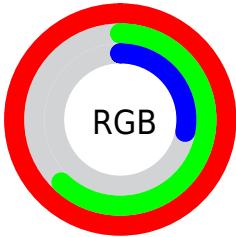

Distribution

Red (100%)

Green (62%)

Blue (28%)