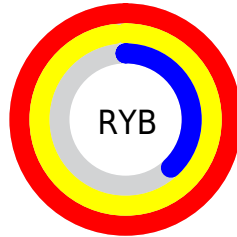

- Red (100%)
- Yellow (98%)
- Blue (38%)