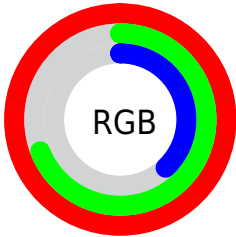

Distribution

- Red (100%)
- Green (69%)
- Blue (38%)