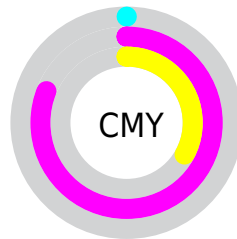

# Details

The RYB color **255, 48, 171** is a light color, and the websafe version is hex **FF0099**. The color can be described as light washed rose. A complement of this color would be **48, 195, 255**, and the grayscale version is **124, 124, 124**.

A 20% lighter version of the original color is **255, 118, 226**, and **193, 0, 119** is the 20% darker color. If you saturate the color by 10%, you get **255, 23, 161**, and if you desaturate by 10%, it is **255, 74, 181**.

# Distribution

Red (100%)

Green (19%)

Blue (67%)

Red (100%)

Yellow (19%)

Blue (67%)

Cyan (0%)

Magenta (81%)

Yellow (33%)

Black (0%)

Cyan (0%)

Magenta (81%)

Yellow (33%)