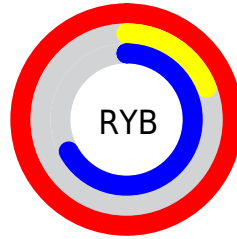

# Details

The RYB color **255, 48, 171** is a light color, and the websafe version is hex **FF0099**. The color can be described as light washed rose. A complement of this color would be **48, 195, 255**, and the grayscale version is **124, 124, 124**.

A 20% lighter version of the original color is **255, 118, 226**, and **193, 0, 119** is the 20% darker color. If you saturate the color by 10%, you get **255, 23, 161**, and if you desaturate by 10%, it is **255, 74, 181**.

# Distribution

Red (100%)

Green (19%)

Blue (67%)

Red (100%)

Yellow (19%)

Blue (67%)

Cyan (0%)