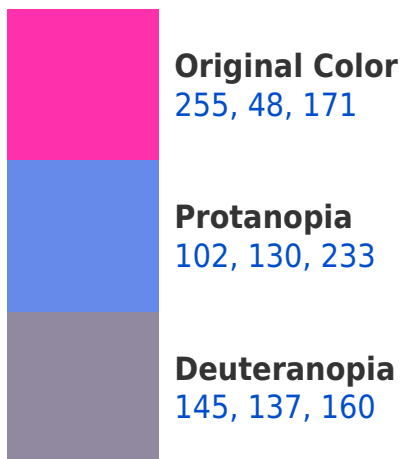

# Black Background

This preview shows how the RYB color 255, 48, 171 looks on a black background.

## RGB 255, 48, 171 Background

This preview shows how black text looks on a background with the RGB color 255, 48, 171.

This preview shows how white text looks on a background with the RGB color 255, 48, 171.

## Dichromacy

**Tritanopia**  
249, 79, 83

# Trichromacy

**Original Color**

255, 48, 171

**Protanomaly**

158, 105, 210

**Deuteranomaly**

185, 105, 164

**Tritanomaly**