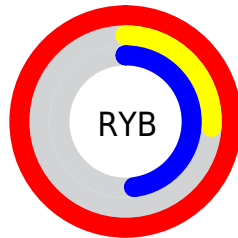

Details

The RYB color **255, 67, 122** is a dark color, and the websafe version is hex **FF3366**. The color can be described as middle washed rose. A complement of this color would be **67, 177, 255**, and the grayscale version is **129, 129, 129**.

A 20% lighter version of the original color is **255, 129, 174**, and **192, 0, 74** is the 20% darker color. If you saturate the color by 10%, you get **255, 41, 104**, and if you desaturate by 10%, it is **255, 92, 140**.

Distribution

Red (100%)

Green (26%)

Blue (48%)

Red (100%)

Yellow (26%)

Blue (48%)

Cyan (0%)