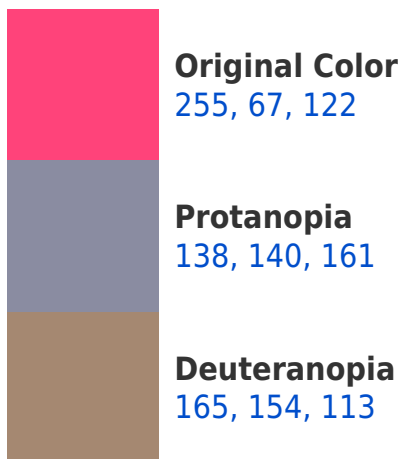

Any Text WCAG AAA × Fail

If you want to check with other color combinations, try the [Color Contrast Checker](#).

RGB 255, 67, 122 Background

This preview shows how black text looks on a background with the RGB color 255, 67, 122.

This preview shows how white text looks on a background with the RGB color 255, 67, 122.

Color Blindness Simulation

Color vision deficiency is a very complex topic, and I could not describe the different causes any better than Wikipedia does, so if you want to learn more, you should check out their [article about color blindness](#).

Dichromacy

Tritanopia
253, 77, 80

Trichromacy

Original Color

255, 67, 122

Protanomaly

181, 113, 147

Deuteranomaly

198, 111, 116

Tritanomaly

254, 73, 95

Monochromacy

Original Color

255, 67, 122

Achromatopsia

129, 129, 129