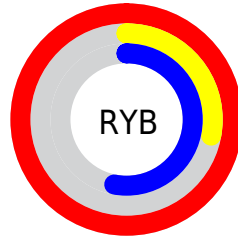

# Details

The RYB color **255, 71, 134** is a light color, and the websafe version is hex **FF6699**. The color can be described as light washed rose. A complement of this color would be **71, 182, 255**, and the grayscale version is **133, 133, 133**.

A 20% lighter version of the original color is **255, 132, 187**, and **192, 0, 85** is the 20% darker color. If you saturate the color by 10%, you get **255, 46, 117**, and if you desaturate by 10%, it is **255, 97, 151**.

# Distribution

Red (100%)

Green (28%)

Blue (53%)

Red (100%)

Yellow (28%)

Blue (53%)

Cyan (0%)