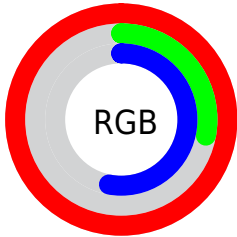

Distribution

Red (100%)

Green (28%)

Blue (53%)