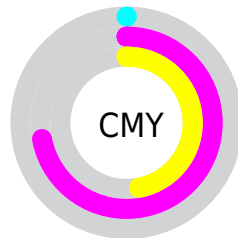

# Details

The RYB color **255, 71, 134** is a light color, and the websafe version is hex **FF6699**. The color can be described as light washed rose. A complement of this color would be **71, 182, 255**, and the grayscale version is **133, 133, 133**.

A 20% lighter version of the original color is **255, 132, 187**, and **192, 0, 85** is the 20% darker color. If you saturate the color by 10%, you get **255, 46, 117**, and if you desaturate by 10%, it is **255, 97, 151**.

# Distribution

Red (100%)

Green (28%)

Blue (53%)

Red (100%)

Yellow (28%)

Blue (53%)

Cyan (0%)

Magenta (72%)

Yellow (47%)

Black (0%)

Cyan (0%)

Magenta (72%)

Yellow (47%)