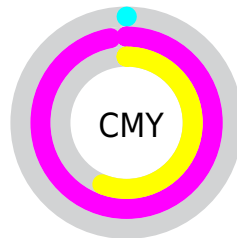

Details

The RYB color **255, 7, 112** is a dark color, and the websafe version is hex **FF0066**. The color can be described as dark saturated rose. A complement of this color would be **7, 164, 255**, and the grayscale version is **93, 93, 93**.

A 20% lighter version of the original color is **255, 100, 163**, and **191, 0, 65** is the 20% darker color. If you saturate the color by 10%, you get **255, 0, 108**, and if you desaturate by 10%, it is **255, 33, 127**.

Distribution

Red (100%)

Green (3%)

Blue (44%)

Red (100%)

Yellow (3%)

Blue (44%)

Cyan (0%)

Magenta (97%)

Yellow (56%)

Black (0%)

Cyan (0%)

Magenta (97%)

Yellow (56%)

Brightness & Saturation Gradients

These gradients show how the RYB color 255, 7, 112 changes by changing the brightness by 10 percent. The first figure shows a shift by +10% for each color and the second figure -10%.