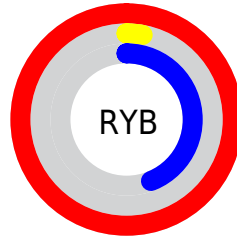

Red (100%)

Yellow (3%)

Blue (44%)