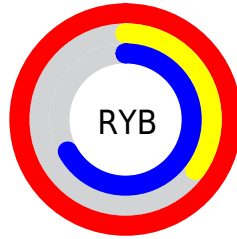

# Details

The RYB color **255, 89, 171** is a light color, and the websafe version is hex **FF3399**. The color can be described as light muted rose. A complement of this color would be **89, 199, 255**, and the grayscale version is **148, 148, 148**.

A 20% lighter version of the original color is **255, 148, 226**, and **194, 11, 119** is the 20% darker color. If you saturate the color by 10%, you get **255, 64, 158**, and if you desaturate by 10%, it is **255, 115, 184**.

# Distribution

Red (100%)

Green (35%)

Blue (67%)

Red (100%)

Yellow (35%)

Blue (67%)

Cyan (0%)