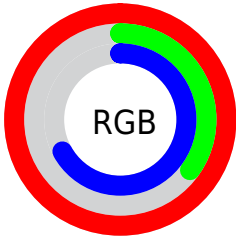

Distribution

Red (100%)

Green (35%)

Blue (67%)