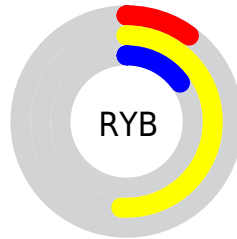

Conversions

Conversions Part 2

Format	Color
RYB	25, 130, 37
Decimal	7766553
CIELab	51.71, -17.92, 50.62
CIELCh	52, 53.698, 109.497
Yxy	19.8870, 0.3962, 0.5041
Android (android.graphics.Color)	4285956633 (0xFF768219)
YUV	114.4420, -44.0949, 3.1204
Hunter-Lab	44.5948, -15.4815, 25.9853

Details

The RYB color **25, 130, 37** is a dark color, and the websafe version is hex **999933**. A complement of this color would be **37, 25, 130**, and the grayscale version is **115, 115, 115**.

A 20% lighter version of the original color is **79, 183, 89**, and **0, 81, 15** is the 20% darker color. If you saturate the color by 10%, you get **12, 130, 25**, and if you desaturate by 10%, it is **38, 130, 49**.

Distribution

Red (46%)

Green (51%)

Blue (10%)

Red (10%)

Yellow (51%)

Blue (15%)

Cyan (9%)