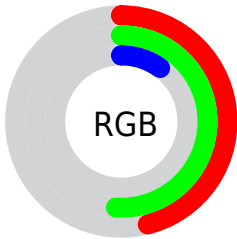

Color

RYB(25, 130, 37)

Conversions

Conversions Part 1

Format	Color
Hex	768219
RGB	118, 130, 25
RGB Percent	46%, 51%, 10%
CMY	0.5373, 0.4902, 0.9020
CMYK	0.09, 0.00, 0.81, 0.49
HSL	67°, 68%, 30%
HSV	67°, 81%, 51%
XYZ	15.6293, 19.8870, 3.9345
YIQ	114.4420, 26.5530, -35.1990

Conversions

Conversions Part 2

Format	Color
RYB	25, 130, 37
Decimal	7766553
CIELab	51.71, -17.92, 50.62
CIELCh	52, 53.698, 109.497
Yxy	19.8870, 0.3962, 0.5041
Android (android.graphics.Color)	4285956633 (0xFF768219)
YUV	114.4420, -44.0949, 3.1204
Hunter-Lab	44.5948, -15.4815, 25.9853

Details

The RYB color **25, 130, 37** is a dark color, and the websafe version is hex **999933**. A complement of this color would be **37, 25, 130**, and the grayscale version is **115, 115, 115**.

A 20% lighter version of the original color is **79, 183, 89**, and **0, 81, 15** is the 20% darker color. If you saturate the color by 10%, you get **12, 130, 25**, and if you desaturate by 10%, it is **38, 130, 49**.

Distribution

Red (46%)

Green (51%)

Blue (10%)

Red (10%)

Yellow (51%)

Blue (15%)

Cyan (9%)