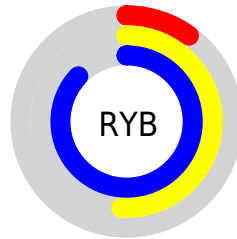

- Red (10%)
- Yellow (51%)
- Blue (87%)