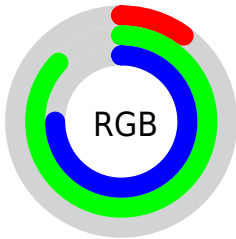

Distribution

- Red (10%)
- Green (87%)
- Blue (75%)