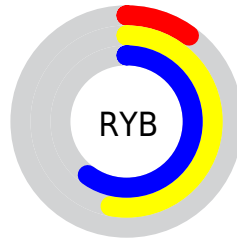

Conversions

Conversions Part 2

Format	Color
R_{YB}	25, 134, 153
Decimal	1677615
CIE _{Lab}	55.27, -54.23, 44.52
CIE _{LCh}	55, 70.165, 140.619
Yxy	23.1969, 0.2927, 0.5515
Android (android.graphics.Color)	4279867695 (0xFF19992F)
YUV	102.6440, -27.4325, -68.0938
Hunter-Lab	48.1632, -38.6571, 25.6498

Details

The RYB color **25, 134, 153** is a dark color, and the websafe version is hex **009933**. A complement of this color would be **153, 25, 131**, and the grayscale version is **103, 103, 103**.

A 20% lighter version of the original color is **95, 206, 209**, and **0, 100, 100** is the 20% darker color. If you saturate the color by 10%, you get **10, 132, 153**, and if you desaturate by 10%, it is **40, 136, 153**.

Distribution

- Red (10%)
- Green (60%)
- Blue (18%)

- Red (10%)
- Yellow (53%)
- Blue (60%)

- Cyan (84%)
- Magenta (0%)
- Yellow (69%)
- Black (40%)

- Cyan (90%)
- Magenta (40%)
- Yellow (81%)

Brightness & Saturation Gradients