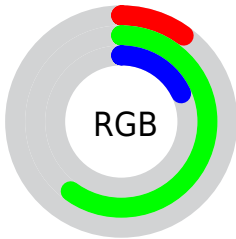

Distribution

- Red (10%)
- Green (60%)
- Blue (18%)