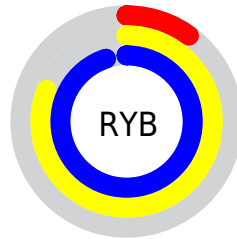

- Red (10%)
- Yellow (81%)
- Blue (95%)