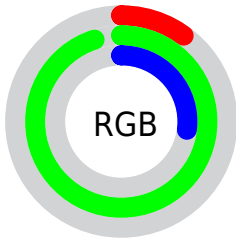

Distribution

- Red (10%)
- Green (95%)
- Blue (27%)