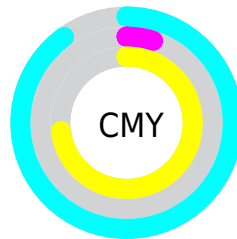

Details

The RYB color **25, 206, 243** is a dark color, and the websafe version is hex **33FF66**. The color can be described as dark washed green. A complement of this color would be **243, 25, 198**, and the grayscale version is **159, 159, 159**.

A 20% lighter version of the original color is **119, 247, 255**, and **0, 185, 185** is the 20% darker color. If you saturate the color by 10%, you get **1, 202, 243**, and if you desaturate by 10%, it is **49, 210, 243**.

Distribution

- Red (10%)
- Green (95%)
- Blue (27%)

- Red (10%)
- Yellow (81%)
- Blue (95%)

- Cyan (90%)
- Magenta (0%)
- Yellow (71%)
- Black (5%)

- Cyan (90%)
- Magenta (5%)
- Yellow (73%)

Brightness & Saturation Gradients

These gradients show how the RYB color 25, 206, 243 changes by changing the brightness by 10 percent. The first figure shows a shift by +10% for each color and the second figure -10%.

Similar to the brightness gradients but the following saturation gradients show a change of the RYB color 25, 206, 243 by changing the saturation by 10% instead.