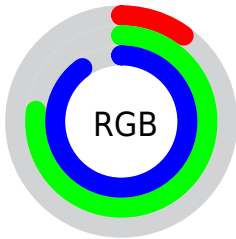

Distribution

- Red (10%)
- Green (77%)
- Blue (90%)