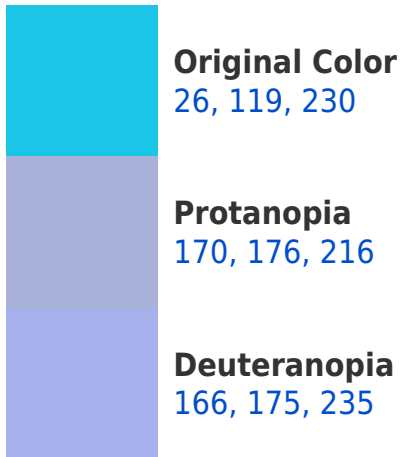

A 20% lighter version of the original color is **115, 185, 255**, and **0, 78, 174** is the 20% darker color. If you saturate the color by 10%, you get **3, 106, 230**, and if you desaturate by 10%, it is **49, 132, 230**.

Any Text WCAG AAA ✓ Pass

If you want to check with other color combinations, try the [Color Contrast Checker](#).

RYB 26, 119, 230 Background

This preview shows how black text looks on a background with the RYB color 26, 119, 230.

This preview shows how white text looks on a background with the RYB color 26, 119, 230.

Color Blindness Simulation

Color vision deficiency is a very complex topic, and I could not describe the different causes any better than Wikipedia does, so if you want to learn more, you should check out their [article about color blindness](#).

Dichromacy

Tritanopia
0, 103, 215

Trichromacy

Original Color

26, 119, 230

Protanomaly

118, 158, 221

Deuteranomaly