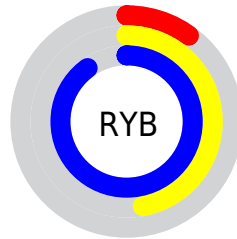

- Red (10%)
- Yellow (47%)
- Blue (90%)