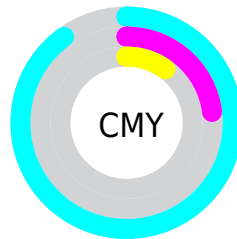

Details

The RYB color **26, 119, 230** is a light color, and the websafe version is hex **00CCFF**. The color can be described as light washed cyan. A complement of this color would be **230, 65, 26**, and the grayscale version is **149, 149, 149**.

A 20% lighter version of the original color is **115, 185, 255**, and **0, 78, 174** is the 20% darker color. If you saturate the color by 10%, you get **3, 106, 230**, and if you desaturate by 10%, it is **49, 132, 230**.

Distribution

- Red (10%)
- Green (77%)
- Blue (90%)

- Red (10%)
- Yellow (47%)
- Blue (90%)

- Cyan (89%)
- Magenta (14%)
- Yellow (0%)
- Black (10%)

- Cyan (90%)
- Magenta (23%)
- Yellow (10%)

Brightness & Saturation Gradients

These gradients show how the RYB color 26, 119, 230 changes by changing the brightness by 10 percent. The first figure shows a shift by +10% for each color and the second figure -10%.

Similar to the brightness gradients but the following saturation gradients show a change of the RYB color 26, 119, 230 by changing the saturation by 10% instead.