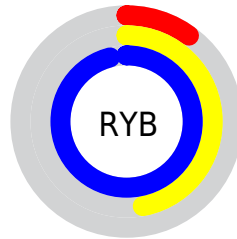

- Red (10%)
- Yellow (47%)
- Blue (96%)