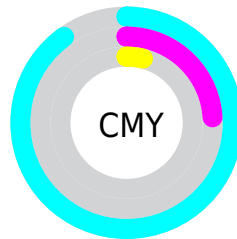

Details

The RYB color **26, 121, 244** is a light color, and the websafe version is hex **33CCFF**. The color can be described as light washed cyan. A complement of this color would be **244, 91, 26**, and the grayscale version is **149, 149, 149**.

A 20% lighter version of the original color is **117, 185, 255**, and **0, 80, 188** is the 20% darker color. If you saturate the color by 10%, you get **2, 107, 244**, and if you desaturate by 10%, it is **50, 135, 244**.

Distribution

- Red (10%)
- Green (76%)
- Blue (96%)

- Red (10%)
- Yellow (47%)
- Blue (96%)

- Cyan (89%)
- Magenta (20%)
- Yellow (0%)
- Black (4%)

- Cyan (90%)
- Magenta (24%)
- Yellow (4%)

Brightness & Saturation Gradients

These gradients show how the RYB color 26, 121, 244 changes by changing the brightness by 10 percent. The first figure shows a shift by +10% for each color and the second figure -10%.

Similar to the brightness gradients but the following saturation gradients show a change of the RYB color 26, 121, 244 by changing the saturation by 10% instead.