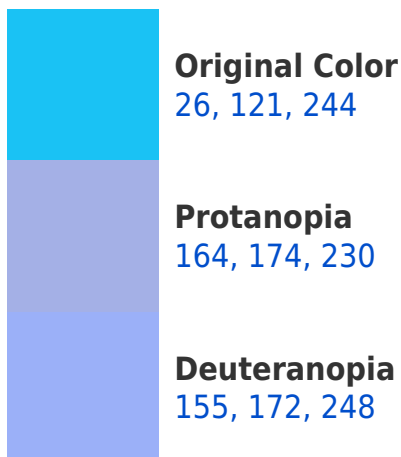

White Background

This preview shows how the RYB color 26, 121, 244 looks on a white background.

Color Contrast Check

Large Text (above 18pt) WCAG AA × Fail

Any Text WCAG AA × Fail

Large Text (above 18pt) WCAG AAA × Fail

Any Text WCAG AAA ✓ Pass

If you want to check with other color combinations, try the [Color Contrast Checker](#).

RYB 26, 121, 244 Background

This preview shows how black text looks on a background with the RYB color 26, 121, 244.

This preview shows how white text looks on a background with the RYB color 26, 121, 244.

Color Blindness Simulation

Color vision deficiency is a very complex topic, and I could not describe the different causes any better than Wikipedia does, so if you want to learn more, you should check out their [article about color blindness](#).

Dichromacy

Tritanopia
0, 103, 214

Trichromacy

Original Color

26, 121, 244

Protanomaly

114, 158, 235

Deuteranomaly