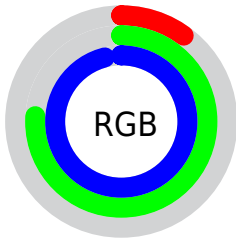

Distribution

- Red (10%)
- Green (76%)
- Blue (96%)