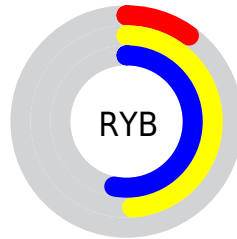

## Conversions Part 2

<b>Format</b>	<b>Color</b>
<a href="#">RYB</a>	<a href="#">26, 124, 134</a>
Decimal	<a href="#">1738277</a>
CIELab	<a href="#">48.76, -48.88, 41.90</a>
CIELCh	<a href="#">49, 64.376, 139.397</a>
Yxy	<a href="#">17.4035, 0.2966, 0.5558</a>
Android (android.graphics.Color)	<a href="#">4279928357 (0xFF1A8625)</a>
YUV	<a href="#">90.6500, -26.4495, -56.6981</a>
Hunter-Lab	<a href="#">41.7175, -33.2757, 22.6337</a>

# Details

The RYB color **26, 124, 134** is a dark color, and the websafe version is hex **339933**. A complement of this color would be **134, 26, 123**, and the grayscale version is **91, 91, 91**.

A 20% lighter version of the original color is **88, 188, 185**, and **0, 83, 83** is the 20% darker color. If you saturate the color by 10%, you get **13, 123, 134**, and if you desaturate by 10%, it is **39, 125, 134**.

# Distribution

- Red (10%)
- Green (53%)
- Blue (15%)

- Red (10%)
- Yellow (49%)
- Blue (53%)

- Cyan (81%)
- Magenta (0%)
- Yellow (72%)
- Black (47%)

- Cyan (90%)
- Magenta (47%)
- Yellow (85%)