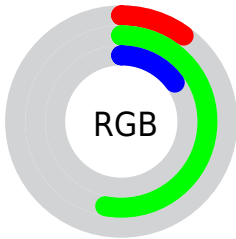

Distribution

- Red (10%)
- Green (53%)
- Blue (15%)