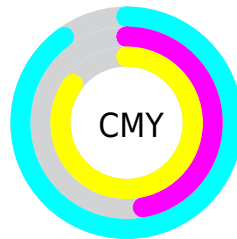

## Conversions Part 2

<b>Format</b>	<b>Color</b>
<a href="#">RYB</a>	<a href="#">26, 124, 134</a>
Decimal	<a href="#">1738277</a>
CIELab	<a href="#">48.76, -48.88, 41.90</a>
CIELCh	<a href="#">49, 64.376, 139.397</a>
Yxy	<a href="#">17.4035, 0.2966, 0.5558</a>
Android (android.graphics.Color)	<a href="#">4279928357 (0xFF1A8625)</a>
YUV	<a href="#">90.6500, -26.4495, -56.6981</a>
Hunter-Lab	<a href="#">41.7175, -33.2757, 22.6337</a>

# Details

The RYB color **26, 124, 134** is a dark color, and the websafe version is hex **339933**. A complement of this color would be **134, 26, 123**, and the grayscale version is **91, 91, 91**.

A 20% lighter version of the original color is **88, 188, 185**, and **0, 83, 83** is the 20% darker color. If you saturate the color by 10%, you get **13, 123, 134**, and if you desaturate by 10%, it is **39, 125, 134**.

# Distribution

- Red (10%)
- Green (53%)
- Blue (15%)

- Red (10%)
- Yellow (49%)
- Blue (53%)

- Cyan (81%)
- Magenta (0%)
- Yellow (72%)
- Black (47%)

- Cyan (90%)
- Magenta (47%)
- Yellow (85%)

# Brightness & Saturation Gradients

These gradients show how the RYB color 26, 124, 134 changes by changing the brightness by 10 percent. The first figure shows a shift by +10% for each color and the second figure -10%.