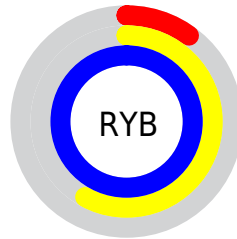

- Red (10%)
- Yellow (58%)
- Blue (100%)