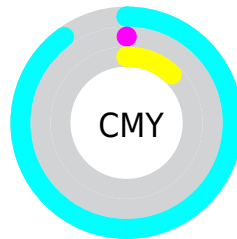

Details

The RYB color **26, 149, 255** is a light color, and the websafe version is hex **33FFCC**. The color can be described as light washed cyan. A complement of this color would be **255, 26, 58**, and the grayscale version is **183, 183, 183**.

A 20% lighter version of the original color is **123, 189, 255**, and **0, 106, 197** is the 20% darker color. If you saturate the color by 10%, you get **0, 137, 255**, and if you desaturate by 10%, it is **51, 161, 255**.

Distribution

- Red (10%)
- Green (100%)
- Blue (87%)

- Red (10%)
- Yellow (58%)
- Blue (100%)

- Cyan (90%)
- Magenta (0%)
- Yellow (12%)
- Black (0%)

- Cyan (90%)
- Magenta (0%)
- Yellow (12%)

Brightness & Saturation Gradients

These gradients show how the RYB color 26, 149, 255 changes by changing the brightness by 10 percent. The first figure shows a shift by +10% for each color and the second figure -10%.

Similar to the brightness gradients but the following saturation gradients show a change of the RYB color 26, 149, 255 by changing the saturation by 10% instead.