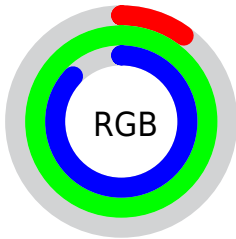

Distribution

- Red (10%)
- Green (100%)
- Blue (87%)