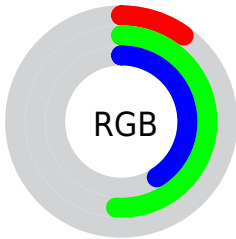

Distribution

- Red (10%)
- Green (51%)
- Blue (41%)