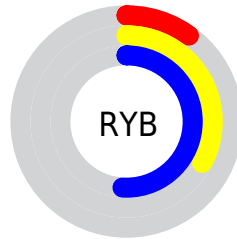

Conversions

Conversions Part 2

Format	Color
R_{YB}	26, 85, 130
Decimal	1737321
CIE _{Lab}	48.53, -34.65, 5.28
CIE _{LCh}	49, 35.049, 171.330
Yxy	17.2114, 0.2473, 0.3878
Android (android.graphics.Color)	4279927401 (0xFF1A8269)
YUV	96.0540, 4.4104, -61.4374
Hunter-Lab	41.4867, -25.3807, 5.8955

Details

The RYB color **26, 85, 130** is a dark color, and the websafe version is hex **339966**. A complement of this color would be **130, 26, 51**, and the grayscale version is **96, 96, 96**.

A 20% lighter version of the original color is **89, 145, 184**, and **0, 46, 80** is the 20% darker color. If you saturate the color by 10%, you get **13, 79, 130**, and if you desaturate by 10%, it is **39, 91, 130**.

Distribution

- Red (10%)
- Green (51%)
- Blue (41%)

- Red (10%)
- Yellow (33%)
- Blue (51%)

- Cyan (80%)
- Magenta (0%)
- Yellow (19%)
- Black (49%)

- Cyan (90%)
- Magenta (49%)
- Yellow (59%)

Brightness & Saturation Gradients

These gradients show how the RYB color 26, 85, 130 changes by changing the brightness by 10 percent. The first figure shows a shift by +10% for each color and the second figure -10%.

Similar to the brightness gradients but the following saturation gradients show a change of the RYB color 26, 85, 130 by changing the saturation by 10% instead.