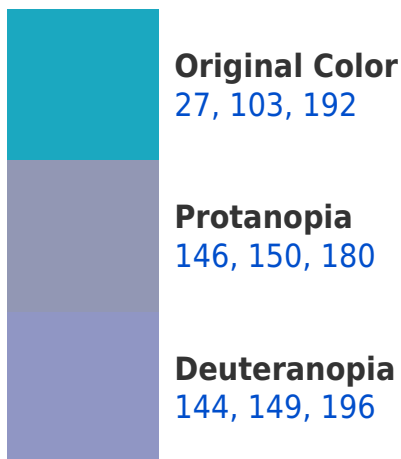

A 20% lighter version of the original color is **106, 170, 248**, and **0, 63, 138** is the 20% darker color. If you saturate the color by 10%, you get **8, 93, 192**, and if you desaturate by 10%, it is **46, 113, 192**.

Any Text WCAG AAA ✓ Pass

If you want to check with other color combinations, try the [Color Contrast Checker](#).

RYB 27, 103, 192 Background

This preview shows how black text looks on a background with the RYB color 27, 103, 192.

This preview shows how white text looks on a background with the RYB color 27, 103, 192.

Color Blindness Simulation

Color vision deficiency is a very complex topic, and I could not describe the different causes any better than Wikipedia does, so if you want to learn more, you should check out their [article about color blindness](#).

Dichromacy

Tritanopia
0, 88, 183

Trichromacy

Original Color

27, 103, 192

Protanomaly

103, 135, 184

Deuteranomaly