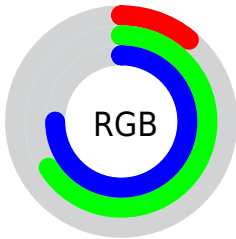

Distribution

- Red (11%)
- Green (66%)
- Blue (75%)