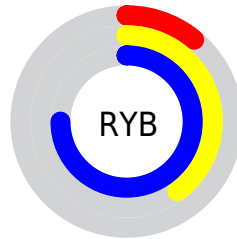

- Red (11%)
- Yellow (40%)
- Blue (75%)