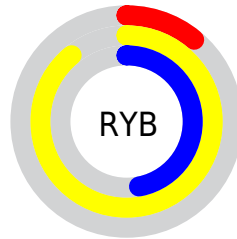

Details

The RYB color **27, 228, 121** is a dark color, and the websafe version is hex **66CC00**. The color can be described as dark washed chartreuse. A complement of this color would be **121, 27, 228**, and the grayscale version is **178, 178, 178**.

A 20% lighter version of the original color is **96, 255, 157**, and **0, 172, 100** is the 20% darker color. If you saturate the color by 10%, you get **4, 228, 109**, and if you desaturate by 10%, it is **50, 228, 133**.

Distribution

Red (53%)

Green (89%)

Blue (11%)

Red (11%)

Yellow (89%)

Blue (47%)

Cyan (41%)