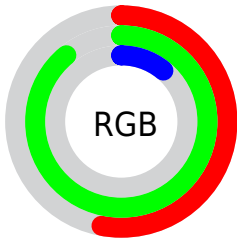

Distribution

Red (53%)

Green (89%)

Blue (11%)