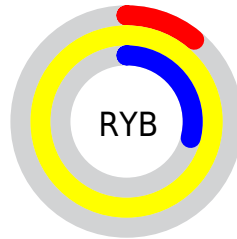

- Red (11%)
- Yellow (100%)
- Blue (29%)