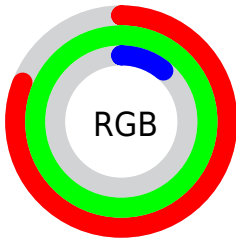

Distribution

- Red (81%)
- Green (100%)
- Blue (11%)