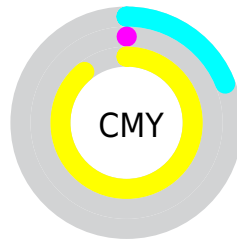

Details

The RYB color **27, 255, 75** is a light color, and the websafe version is hex **CCFF00**. The color can be described as light washed yellow. A complement of this color would be **75, 27, 255**, and the grayscale version is **216, 216, 216**.

A 20% lighter version of the original color is **102, 255, 102**, and **0, 198, 51** is the 20% darker color. If you saturate the color by 10%, you get **1, 255, 54**, and if you desaturate by 10%, it is **52, 255, 95**.

Distribution

- Red (81%)
- Green (100%)
- Blue (11%)

- Red (11%)
- Yellow (100%)
- Blue (29%)

- Cyan (19%)
- Magenta (0%)
- Yellow (89%)
- Black (0%)

- Cyan (19%)
- Magenta (0%)
- Yellow (89%)

Brightness & Saturation Gradients

These gradients show how the RYB color 27, 255, 75 changes by changing the brightness by 10 percent. The first figure shows a shift by +10% for each color and the second figure -10%.

Similar to the brightness gradients but the following saturation gradients show a change of the RYB color 27, 255, 75 by changing the saturation by 10% instead.