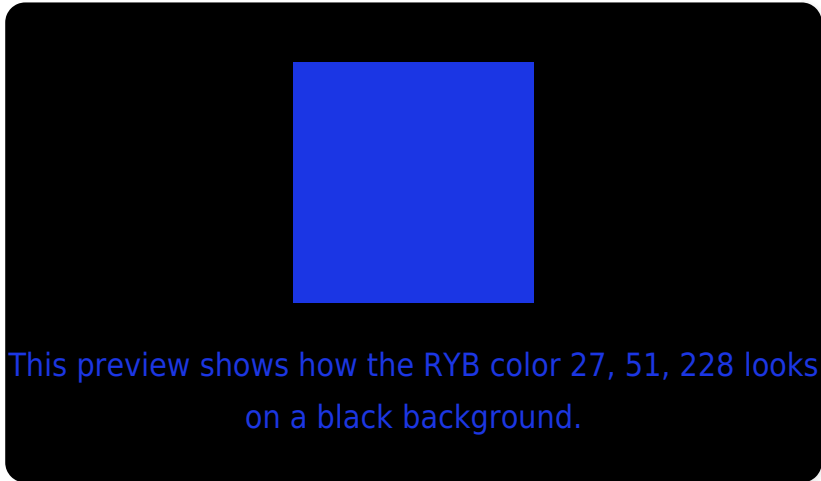

Black Background

Color Contrast Check

Large Text (above 18pt) WCAG AA × Fail

Any Text WCAG AA × Fail

Large Text (above 18pt) WCAG AAA × Fail

Any Text WCAG AAA × Fail

If you want to check with other color combinations, try the [Color Contrast Checker](#).