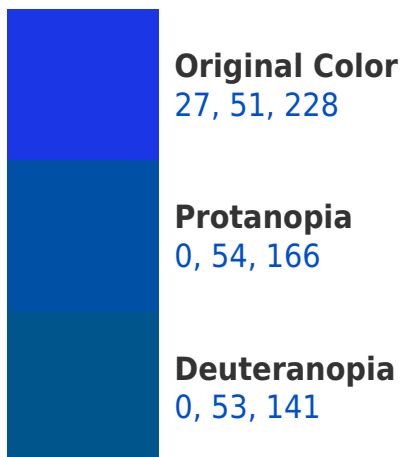

A 20% lighter version of the original color is **116, 103, 255**, and **0, 7, 171** is the 20% darker color. If you saturate the color by 10%, you get **4, 31, 228**, and if you desaturate by 10%, it is **50, 71, 228**.

RYP 27, 51, 228 Background

This preview shows how black text looks on a background with the RYP color 27, 51, 228.

This preview shows how white text looks on a background with the RYP color 27, 51, 228.

Dichromacy

Tritanopia
0, 46, 95

Trichromacy

Original Color

27, 51, 228

Protanomaly

10, 55, 189

Deuteranomaly

10, 55, 173

Tritanomaly

10, 55, 143

Monochromacy

Original Color

27, 51, 228

Achromatopsia

66, 66, 66