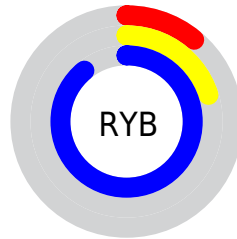

Conversions

Conversions Part 2

Format	Color
R _Y B	27, 51, 228
Decimal	1783524
CIE Lab	35.00, 55.03, -88.08
CIE LCh	35, 103.859, 301.997
Yxy	8.4965, 0.1603, 0.0863
Android (android.graphics.Color)	4279973604 (0xFF1B36E4)
YUV	65.7630, 79.9828, -33.9952
Hunter-Lab	29.1488, 45.6631, -130.5359

Details

The RYB color **27, 51, 228** is a dark color, and the websafe version is hex **0033CC**. The color can be described as dark washed blue. A complement of this color would be **58, 228, 27**, and the grayscale version is **65, 65, 65**.

A 20% lighter version of the original color is **116, 103, 255**, and **0, 7, 171** is the 20% darker color. If you saturate the color by 10%, you get **4, 31, 228**, and if you desaturate by 10%, it is **50, 71, 228**.

Distribution

-  Red (11%)
-  Green (21%)
-  Blue (89%)

-  Red (11%)
-  Yellow (20%)
-  Blue (89%)

-  Cyan (88%)
-  Magenta (76%)
-  Yellow (0%)
-  Black (11%)

-  Cyan (89%)
-  Magenta (79%)
-  Yellow (11%)