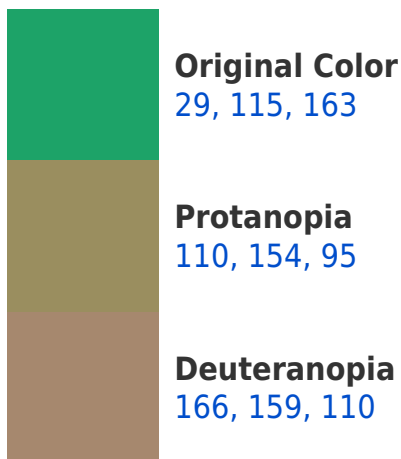

# Black Background

This preview shows how the RYB color 29, 115, 163 looks on a black background.

## R Y B 29, 115, 163 Background

This preview shows how black text looks on a background with the R Y B color 29, 115, 163.

This preview shows how white text looks on a background with the R Y B color 29, 115, 163.

## Dichromacy

**Tritanopia**  
63, 112, 168

# Trichromacy

**Original Color**

29, 115, 163

**Protanomaly**

98, 150, 139

**Deuteranomaly**

108, 146, 138

**Tritanomaly**