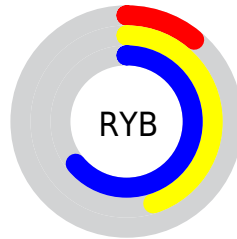

- Red (11%)
- Yellow (45%)
- Blue (64%)