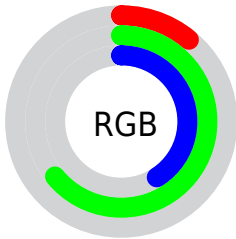

Distribution

- Red (11%)
- Green (64%)
- Blue (41%)