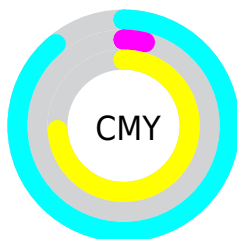

Details

The RYB color **29, 214, 246** is a dark color, and the websafe version is hex **33FF33**. The color can be described as dark washed green. A complement of this color would be **246, 29, 208**, and the grayscale version is **161, 161, 161**.

A 20% lighter version of the original color is **121, 251, 255**, and **0, 188, 188** is the 20% darker color. If you saturate the color by 10%, you get **4, 210, 246**, and if you desaturate by 10%, it is **54, 218, 246**.

Distribution

- Red (11%)
- Green (96%)
- Blue (26%)

- Red (11%)
- Yellow (84%)
- Blue (96%)

- Cyan (88%)
- Magenta (0%)
- Yellow (73%)
- Black (4%)

- Cyan (89%)
- Magenta (4%)
- Yellow (74%)

Brightness & Saturation Gradients

These gradients show how the RYB color 29, 214, 246 changes by changing the brightness by 10 percent. The first figure shows a shift by +10% for each color and the second figure -10%.

Similar to the brightness gradients but the following saturation gradients show a change of the RYB color 29, 214, 246 by changing the saturation by 10% instead.