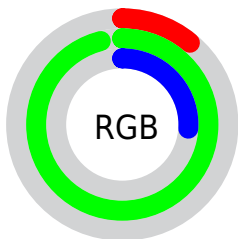

Distribution

- Red (11%)
- Green (96%)
- Blue (26%)