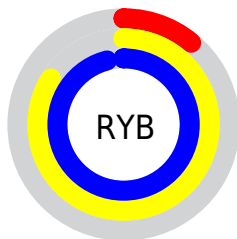

- Red (11%)
- Yellow (84%)
- Blue (96%)