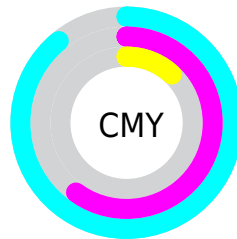

Details

The RYB color **29, 82, 225** is a dark color, and the websafe version is hex **3366CC**. The color can be described as dark washed azure. A complement of this color would be **145, 225, 29**, and the grayscale version is **93, 93, 93**.

A 20% lighter version of the original color is **112, 143, 255**, and **0, 43, 169** is the 20% darker color. If you saturate the color by 10%, you get **7, 66, 225**, and if you desaturate by 10%, it is **52, 99, 225**.

Distribution

- Red (11%)
- Green (40%)
- Blue (88%)

- Red (11%)
- Yellow (32%)
- Blue (88%)

- Cyan (87%)
- Magenta (55%)
- Yellow (0%)
- Black (12%)

- Cyan (89%)
- Magenta (60%)
- Yellow (12%)

Brightness & Saturation Gradients

These gradients show how the RYB color 29, 82, 225 changes by changing the brightness by 10 percent. The first figure shows a shift by +10% for each color and the second figure -10%.

Similar to the brightness gradients but the following saturation gradients show a change of the RYB color 29, 82, 225 by changing the saturation by 10% instead.