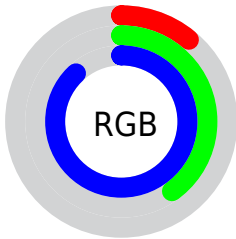

Distribution

- Red (11%)
- Green (40%)
- Blue (88%)