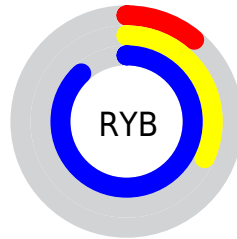

- Red (11%)
- Yellow (32%)
- Blue (88%)