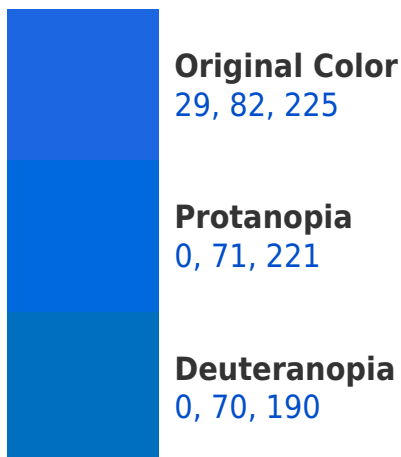

Any Text WCAG AAA × Fail

Black Background

This preview shows how the RYB color 29, 82, 225 looks on a black background.

Color Contrast Check

Large Text (above 18pt) WCAG AA ✓ Pass

Any Text WCAG AA × Fail

Large Text (above 18pt) WCAG AAA × Fail

Any Text WCAG AAA × Fail

If you want to check with other color combinations, try the [Color Contrast Checker](#).

R Y B 29, 82, 225 Background

This preview shows how black text looks on a background with the R Y B color 29, 82, 225.

This preview shows how white text looks on a background with the R Y B color 29, 82, 225.

Color Blindness Simulation

Color vision deficiency is a very complex topic, and I could not describe the different causes any better than Wikipedia does, so if you want to learn more, you should check out their [article about color blindness](#).

Dichromacy

Tritanopia
0, 62, 127

Trichromacy

Original Color

29, 82, 225

Protanomaly

11, 75, 222

Deuteranomaly