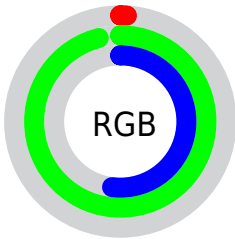

Distribution

- Red (1%)
- Green (96%)
- Blue (52%)