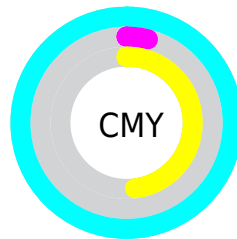

Details

The RYB color **2, 161, 246** is a dark color, and the websafe version is hex **00FF99**. The color can be described as dark saturated spring green. A complement of this color would be **246, 2, 116**, and the grayscale version is **160, 160, 160**.

A 20% lighter version of the original color is **113, 207, 255**, and **0, 132, 188** is the 20% darker color. If you saturate the color by 10%, you get **0, 160, 246**, and if you desaturate by 10%, it is **27, 170, 246**.

Distribution

- Red (1%)
- Green (96%)
- Blue (52%)

- Red (1%)
- Yellow (63%)
- Blue (96%)

- Cyan (99%)
- Magenta (0%)
- Yellow (46%)
- Black (4%)

- Cyan (99%)
- Magenta (4%)
- Yellow (48%)

Brightness & Saturation Gradients

These gradients show how the RYB color 2, 161, 246 changes by changing the brightness by 10 percent. The first figure shows a shift by +10% for each color and the second figure -10%.

Similar to the brightness gradients but the following saturation gradients show a change of the RYB color 2, 161, 246 by changing the saturation by 10% instead.