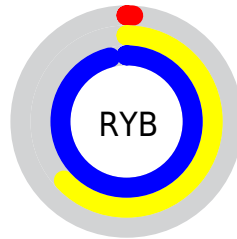

- Red (1%)
- Yellow (63%)
- Blue (96%)