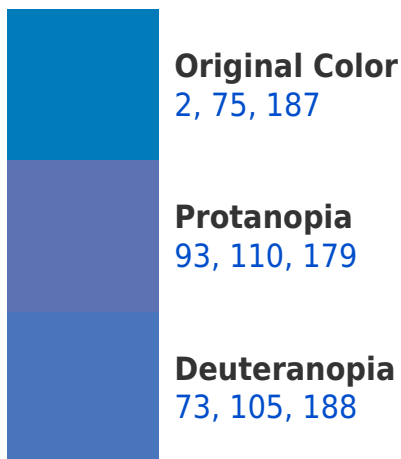

Any Text WCAG AAA × Fail

Black Background

This preview shows how the RYB color 2, 75, 187 looks on a black background.

Color Contrast Check

Large Text (above 18pt) WCAG AA ✓ Pass

Any Text WCAG AA ✓ Pass

Large Text (above 18pt) WCAG AAA ✓ Pass

Any Text WCAG AAA × Fail

If you want to check with other color combinations, try the [Color Contrast Checker](#).

R Y B 2, 75, 187 Background

This preview shows how black text looks on a background with the RYB color 2, 75, 187.

This preview shows how white text looks on a background with the RYB color 2, 75, 187.

Color Blindness Simulation

Color vision deficiency is a very complex topic, and I could not describe the different causes any better than Wikipedia does, so if you want to learn more, you should check out their [article about color blindness](#).

Dichromacy

Tritanopia
0, 67, 139

Trichromacy

Original Color
2, 75, 187

Protanomaly
60, 99, 182

Deuteranomaly
47, 95, 188

Tritanomaly
1, 71, 156

Monochromacy