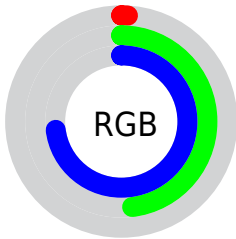

Distribution

- Red (1%)
- Green (48%)
- Blue (73%)