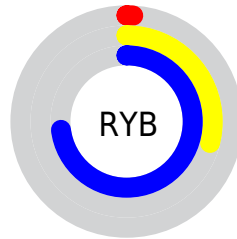

- Red (1%)
- Yellow (29%)
- Blue (73%)