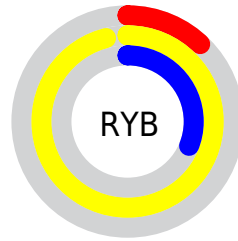

Details

The RYB color **31, 246, 79** is a light color, and the websafe version is hex **CCFF33**. The color can be described as light washed yellow. A complement of this color would be **79, 31, 246**, and the grayscale version is **208, 208, 208**.

A 20% lighter version of the original color is **102, 255, 102**, and **0, 190, 51** is the 20% darker color. If you saturate the color by 10%, you get **6, 246, 59**, and if you desaturate by 10%, it is **56, 246, 99**.

Distribution

Red (78%)

Green (96%)

Blue (12%)

Red (12%)

Yellow (96%)

Blue (31%)

Cyan (20%)