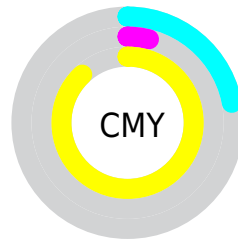

Details

The RYB color **31, 246, 79** is a light color, and the websafe version is hex **CCFF33**. The color can be described as light washed yellow. A complement of this color would be **79, 31, 246**, and the grayscale version is **208, 208, 208**.

A 20% lighter version of the original color is **102, 255, 102**, and **0, 190, 51** is the 20% darker color. If you saturate the color by 10%, you get **6, 246, 59**, and if you desaturate by 10%, it is **56, 246, 99**.

Distribution

Red (78%)

Green (96%)

Blue (12%)

Red (12%)

Yellow (96%)

Blue (31%)

Cyan (20%)

Magenta (0%)

Yellow (87%)

Black (4%)

Cyan (22%)

Magenta (4%)

Yellow (88%)

Brightness & Saturation Gradients

These gradients show how the RYB color 31, 246, 79 changes by changing the brightness by 10 percent. The first figure shows a shift by +10% for each color and the second figure -10%.