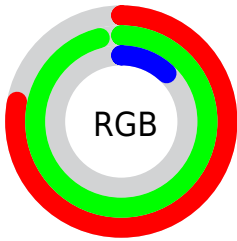

Distribution

Red (78%)

Green (96%)

Blue (12%)