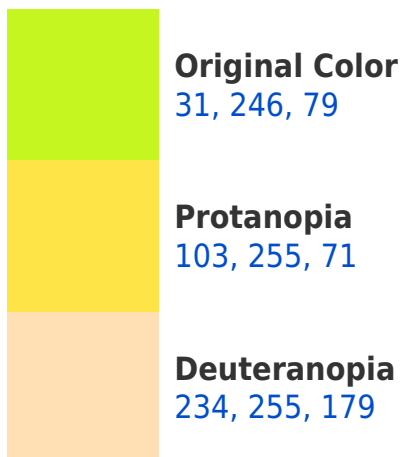

White Background

This preview shows how the RYB color 31, 246, 79 looks on a white background.

Color Contrast Check

Large Text (above 18pt) WCAG AA × Fail

Any Text WCAG AA × Fail

Large Text (above 18pt) WCAG AAA × Fail

Any Text WCAG AAA ✓ Pass

If you want to check with other color combinations, try the [Color Contrast Checker](#).

RYB 31, 246, 79 Background

This preview shows how black text looks on a background with the RYB color 31, 246, 79.

This preview shows how white text looks on a background with the RYB color 31, 246, 79.

Color Blindness Simulation

Color vision deficiency is a very complex topic, and I could not describe the different causes any better than Wikipedia does, so if you want to learn more, you should check out their [article about color blindness](#).

Dichromacy

Tritanopia
218, 226, 247

Trichromacy

Original Color

31, 246, 79

Protanomaly

56, 235, 57

Deuteranomaly