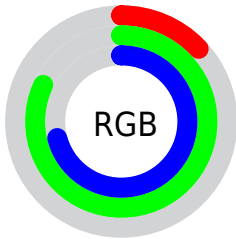

Distribution

- Red (13%)
- Green (82%)
- Blue (71%)