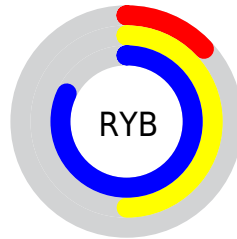

- Red (13%)
- Yellow (50%)
- Blue (82%)