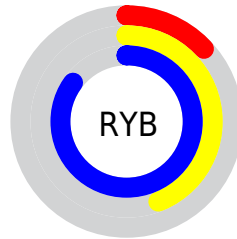

- Red (13%)
- Yellow (44%)
- Blue (85%)