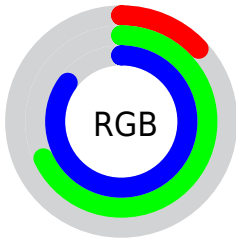

Distribution

- Red (13%)
- Green (68%)
- Blue (85%)