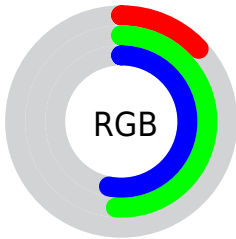

Color

R_YB(34, 83, 135)

Conversions

Conversions Part 1

Format	Color
Hex	228187
RGB	34, 129, 135
RGB Percent	13%, 51%, 53%
CMY	0.8667, 0.4934, 0.4706
CMYK	0.75, 0.04, 0.00, 0.47
HSL	183°, 60%, 33%
HSV	183°, 75%, 53%
XYZ	12.9059, 17.8355, 25.6841
YIQ	101.2790, -58.5460, -18.2740

Conversions

Conversions Part 2

Format	Color
RYB	34, 83, 135
Decimal	2261383
CIELab	49.30, -24.46, -11.00
CIElCh	49, 26.814, 204.210
Yxy	17.8355, 0.2287, 0.3161
Android (android.graphics.Color)	4280451463 (0xFF228187)
YUV	101.2790, 16.6245, -59.0037
Hunter-Lab	42.2321, -19.3574, -6.4956

Details

The RYB color **34, 83, 135** is a dark color, and the websafe version is hex **339999**. A complement of this color would be **135, 40, 34**, and the grayscale version is **101, 101, 101**.

A 20% lighter version of the original color is **96, 140, 188**, and **0, 41, 85** is the 20% darker color. If you saturate the color by 10%, you get **20, 76, 135**, and if you desaturate by 10%, it is **47, 90, 135**.

Distribution

- Red (13%)
- Green (51%)
- Blue (53%)

- Red (13%)
- Yellow (33%)
- Blue (53%)

- Cyan (75%)
- Magenta (4%)
- Yellow (0%)
- Black (47%)

- Cyan (87%)
- Magenta (49%)
- Yellow (47%)

Brightness & Saturation Gradients