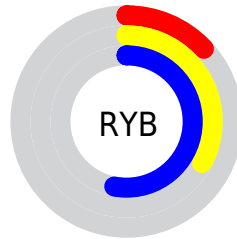

Conversions

Conversions Part 2

Format	Color
RYB	34, 83, 135
Decimal	2261383
CIELab	49.30, -24.46, -11.00
CIElCh	49, 26.814, 204.210
Yxy	17.8355, 0.2287, 0.3161
Android (android.graphics.Color)	4280451463 (0xFF228187)
YUV	101.2790, 16.6245, -59.0037
Hunter-Lab	42.2321, -19.3574, -6.4956

Details

The RYB color **34, 83, 135** is a dark color, and the websafe version is hex **339999**. A complement of this color would be **135, 40, 34**, and the grayscale version is **101, 101, 101**.

A 20% lighter version of the original color is **96, 140, 188**, and **0, 41, 85** is the 20% darker color. If you saturate the color by 10%, you get **20, 76, 135**, and if you desaturate by 10%, it is **47, 90, 135**.

Distribution

- Red (13%)
- Green (51%)
- Blue (53%)

- Red (13%)
- Yellow (33%)
- Blue (53%)

- Cyan (75%)
- Magenta (4%)
- Yellow (0%)
- Black (47%)

- Cyan (87%)
- Magenta (49%)
- Yellow (47%)

Brightness & Saturation Gradients