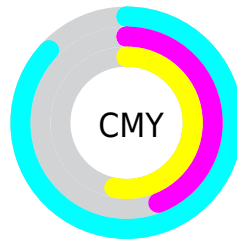

## Conversions Part 2

<b>Format</b>	<b>Color</b>
<b>R<sub>Y</sub>B</b>	34, 94, 142
Decimal	2264696
CIE <sub>Lab</sub>	53.01, -34.98, 2.99
CIE <sub>LCh</sub>	53, 35.109, 175.111
Y <sub>xy</sub>	21.0519, 0.2453, 0.3757
Android (android.graphics.Color)	4280454776 (0xFF228E78)
YUV	107.2000, 6.3104, -64.1964
Hunter-Lab	45.8823, -26.8122, 4.6765

# Details

The RYB color **34, 94, 142** is a dark color, and the websafe version is hex **009999**. A complement of this color would be **142, 34, 56**, and the grayscale version is **107, 107, 107**.

A 20% lighter version of the original color is **97, 153, 196**, and **0, 51, 91** is the 20% darker color. If you saturate the color by 10%, you get **20, 88, 142**, and if you desaturate by 10%, it is **48, 100, 142**.

# Distribution

- Red (13%)
- Green (56%)
- Blue (47%)

- Red (13%)
- Yellow (37%)
- Blue (56%)

- Cyan (76%)
- Magenta (0%)
- Yellow (15%)
- Black (44%)

- Cyan (87%)
- Magenta (44%)
- Yellow (53%)

# Brightness & Saturation Gradients

These gradients show how the RYB color 34, 94, 142 changes by changing the brightness by 10 percent. The first figure shows a shift by +10% for each color and the second figure -10%.