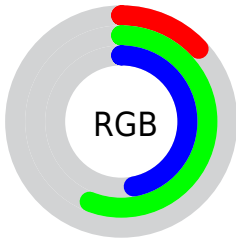

## Conversions Part 2

<b>Format</b>	<b>Color</b>
<b>R<sub>Y</sub>B</b>	34, 94, 142
Decimal	2264696
CIE <sub>Lab</sub>	53.01, -34.98, 2.99
CIE <sub>LCh</sub>	53, 35.109, 175.111
Y <sub>xy</sub>	21.0519, 0.2453, 0.3757
Android (android.graphics.Color)	4280454776 (0xFF228E78)
YUV	107.2000, 6.3104, -64.1964
Hunter-Lab	45.8823, -26.8122, 4.6765

# Details

The RYB color **34, 94, 142** is a dark color, and the websafe version is hex **009999**. A complement of this color would be **142, 34, 56**, and the grayscale version is **107, 107, 107**.

A 20% lighter version of the original color is **97, 153, 196**, and **0, 51, 91** is the 20% darker color. If you saturate the color by 10%, you get **20, 88, 142**, and if you desaturate by 10%, it is **48, 100, 142**.

# Distribution

- Red (13%)
- Green (56%)
- Blue (47%)

- Red (13%)
- Yellow (37%)
- Blue (56%)

- Cyan (76%)
- Magenta (0%)
- Yellow (15%)
- Black (44%)

- Cyan (87%)
- Magenta (44%)
- Yellow (53%)