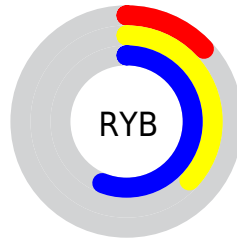

## Conversions Part 2

<b>Format</b>	<b>Color</b>
<b>R<sub>Y</sub>B</b>	34, 94, 142
Decimal	2264696
CIE <sub>Lab</sub>	53.01, -34.98, 2.99
CIE <sub>LCh</sub>	53, 35.109, 175.111
Y <sub>xy</sub>	21.0519, 0.2453, 0.3757
Android (android.graphics.Color)	4280454776 (0xFF228E78)
YUV	107.2000, 6.3104, -64.1964
Hunter-Lab	45.8823, -26.8122, 4.6765

# Details

The RYB color **34, 94, 142** is a dark color, and the websafe version is hex **009999**. A complement of this color would be **142, 34, 56**, and the grayscale version is **107, 107, 107**.

A 20% lighter version of the original color is **97, 153, 196**, and **0, 51, 91** is the 20% darker color. If you saturate the color by 10%, you get **20, 88, 142**, and if you desaturate by 10%, it is **48, 100, 142**.

# Distribution

- Red (13%)
- Green (56%)
- Blue (47%)

- Red (13%)
- Yellow (37%)
- Blue (56%)

- Cyan (76%)
- Magenta (0%)
- Yellow (15%)
- Black (44%)

- Cyan (87%)
- Magenta (44%)
- Yellow (53%)