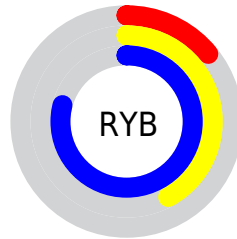

- Red (14%)
- Yellow (42%)
- Blue (79%)