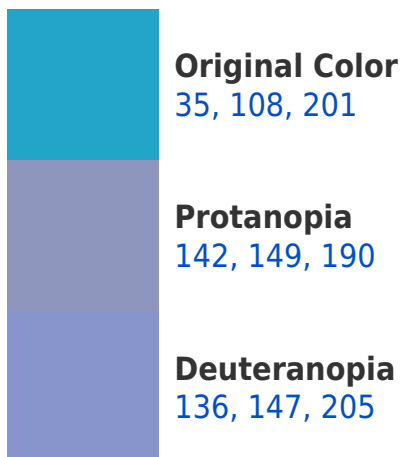

White Background

This preview shows how the RYB color 35, 108, 201 looks on a white background.

Color Contrast Check

Large Text (above 18pt) WCAG AA × Fail

Any Text WCAG AA × Fail

Large Text (above 18pt) WCAG AAA × Fail

Any Text WCAG AAA ✓ Pass

If you want to check with other color combinations, try the [Color Contrast Checker](#).

RYB 35, 108, 201 Background

This preview shows how black text looks on a background with the RYB color 35, 108, 201.

This preview shows how white text looks on a background with the RYB color 35, 108, 201.

Color Blindness Simulation

Color vision deficiency is a very complex topic, and I could not describe the different causes any better than Wikipedia does, so if you want to learn more, you should check out their [article about color blindness](#).

Dichromacy

Tritanopia
0, 87, 182

Trichromacy

Original Color

35, 108, 201

Protanomaly

103, 136, 194

Deuteranomaly