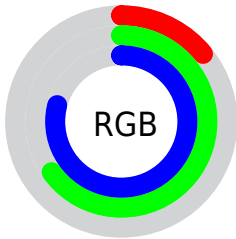

Distribution

- Red (14%)
- Green (65%)
- Blue (79%)