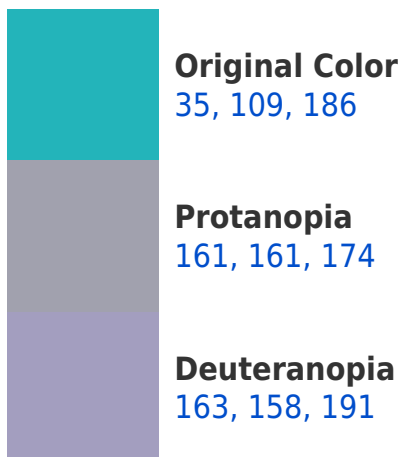

# Black Background

This preview shows how the RYB color 35, 109, 186 looks on a black background.

## R<sub>Y</sub>B 35, 109, 186 Background

This preview shows how black text looks on a background with the RYB color 35, 109, 186.

This preview shows how white text looks on a background with the RYB color 35, 109, 186.

## Dichromacy

**Tritanopia**  
42, 114, 193

# Trichromacy

**Original Color**

35, 109, 186

**Protanomaly**

115, 144, 178

**Deuteranomaly**

116, 146, 189

**Tritanomaly**