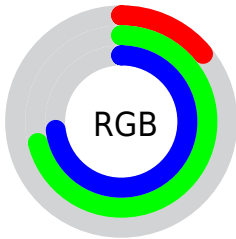

Distribution

- Red (14%)
- Green (71%)
- Blue (73%)