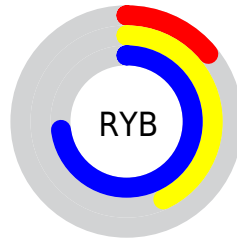

- Red (14%)
- Yellow (43%)
- Blue (73%)