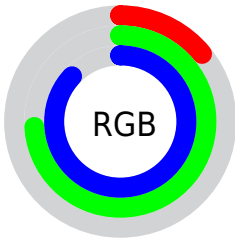

Distribution

- Red (14%)
- Green (74%)
- Blue (87%)