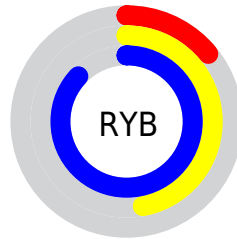

- Red (14%)
- Yellow (47%)
- Blue (87%)