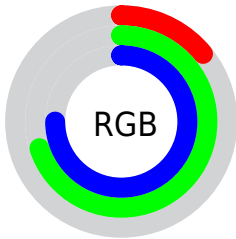

Distribution

- Red (14%)
- Green (70%)
- Blue (75%)