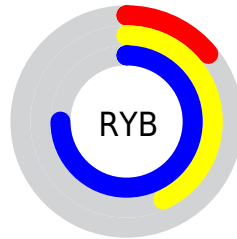

Color

$\text{RYB}(36, 110, 191)$

Conversions

Conversions Part 1

Format	Color
Hex	24B2BF
RGB	36, 178, 191
RGB Percent	14%, 70%, 75%
CMY	0.8588, 0.3035, 0.2510
CMYK	0.81, 0.07, 0.00, 0.25
HSL	185°, 68%, 45%
HSV	185°, 81%, 75%
XYZ	25.9734, 35.8205, 54.8353
YIQ	137.0240, -88.8050, -26.0610

Conversions

Conversions Part 2

Format	Color
RYB	36, 110, 191
Decimal	2405055
CIELab	66.38, -30.63, -17.08
CIELCh	66, 35.074, 209.147
Yxy	35.8205, 0.2227, 0.3071
Android (android.graphics.Color)	4280595135 (0xFF24B2BF)
YUV	137.0240, 26.6102, -88.5980
Hunter-Lab	59.8502, -27.2735, -12.4269

Details

The RYB color **36, 110, 191** is a dark color, and the websafe version is hex **009999**. A complement of this color would be **191, 50, 36**, and the grayscale version is **137, 137, 137**.

A 20% lighter version of the original color is **110, 175, 247**, and **0, 66, 138** is the 20% darker color. If you saturate the color by 10%, you get **17, 100, 191**, and if you desaturate by 10%, it is **55, 120, 191**.

Distribution

- Red (14%)
- Green (70%)
- Blue (75%)

- Red (14%)
- Yellow (43%)
- Blue (75%)

- Cyan (81%)
- Magenta (7%)
- Yellow (0%)
- Black (25%)

- Cyan (86%)
- Magenta (30%)
- Yellow (25%)

Brightness & Saturation Gradients