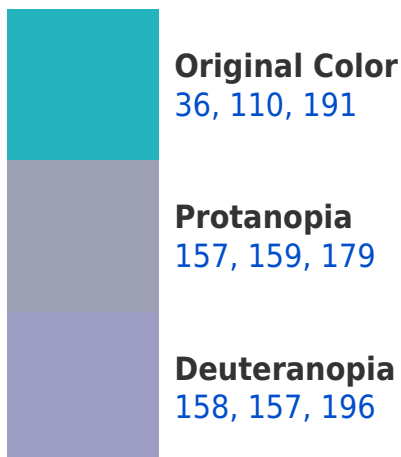

White Background

This preview shows how the RYB color 36, 110, 191 looks on a white background.

Color Contrast Check

Large Text (above 18pt) WCAG AA × Fail

Any Text WCAG AA × Fail

Large Text (above 18pt) WCAG AAA × Fail

Any Text WCAG AAA ✓ Pass

If you want to check with other color combinations, try the [Color Contrast Checker](#).

RYB 36, 110, 191 Background

This preview shows how black text looks on a background with the RYB color 36, 110, 191.

This preview shows how white text looks on a background with the RYB color 36, 110, 191.

Color Blindness Simulation

Color vision deficiency is a very complex topic, and I could not describe the different causes any better than Wikipedia does, so if you want to learn more, you should check out their [article about color blindness](#).

Dichromacy

Tritanopia
37, 111, 192

Trichromacy

Original Color

36, 110, 191

Protanomaly

113, 143, 183

Deuteranomaly