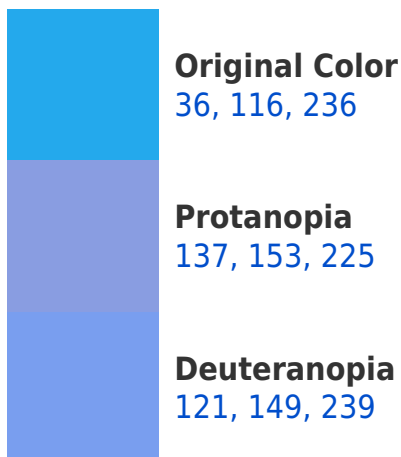

White Background

This preview shows how the RYB color 36, 116, 236 looks on a white background.

Color Contrast Check

Large Text (above 18pt) WCAG AA × Fail

Any Text WCAG AA × Fail

Large Text (above 18pt) WCAG AAA × Fail

Any Text WCAG AAA ✓ Pass

If you want to check with other color combinations, try the [Color Contrast Checker](#).

RYB 36, 116, 236 Background

This preview shows how black text looks on a background with the RYB color 36, 116, 236.

This preview shows how white text looks on a background with the RYB color 36, 116, 236.

Color Blindness Simulation

Color vision deficiency is a very complex topic, and I could not describe the different causes any better than Wikipedia does, so if you want to learn more, you should check out their [article about color blindness](#).

Dichromacy

Tritanopia
0, 91, 190

Trichromacy

Original Color

36, 116, 236

Protanomaly

100, 141, 229

Deuteranomaly