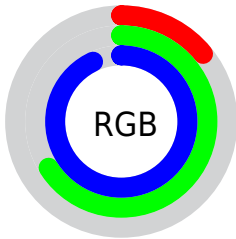

Distribution

- Red (14%)
- Green (66%)
- Blue (93%)