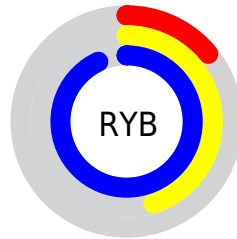

- Red (14%)
- Yellow (45%)
- Blue (93%)