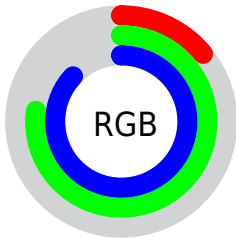

Distribution

- Red (14%)
- Green (77%)
- Blue (87%)