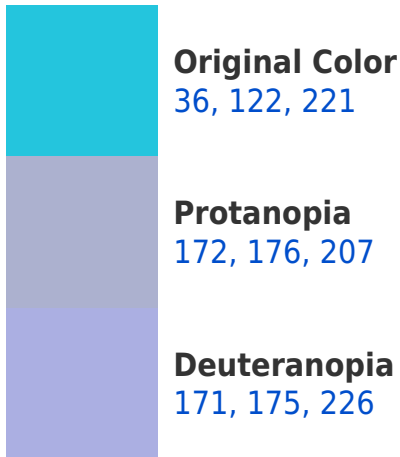

White Background

This preview shows how the RYB color 36, 122, 221 looks on a white background.

Color Contrast Check

Large Text (above 18pt) WCAG AA × Fail

Any Text WCAG AA × Fail

Large Text (above 18pt) WCAG AAA × Fail

Any Text WCAG AAA ✓ Pass

If you want to check with other color combinations, try the [Color Contrast Checker](#).

RYB 36, 122, 221 Background

This preview shows how black text looks on a background with the RYB color 36, 122, 221.

This preview shows how white text looks on a background with the RYB color 36, 122, 221.

Color Blindness Simulation

Color vision deficiency is a very complex topic, and I could not describe the different causes any better than Wikipedia does, so if you want to learn more, you should check out their [article about color blindness](#).

Dichromacy

Tritanopia
25, 115, 214

Trichromacy

Original Color

36, 122, 221

Protanomaly

123, 159, 212

Deuteranomaly