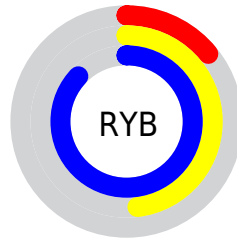

- Red (14%)
- Yellow (48%)
- Blue (87%)