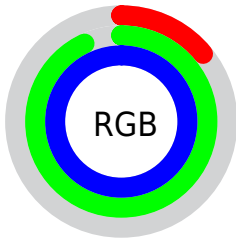

Distribution

- Red (14%)
- Green (93%)
- Blue (99%)