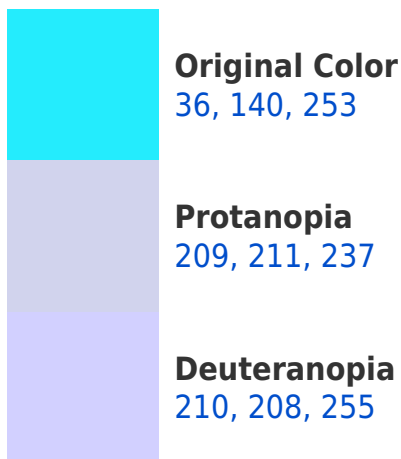

White Background

This preview shows how the RYB color 36, 140, 253 looks on a white background.

Color Contrast Check

Large Text (above 18pt) WCAG AA × Fail

Any Text WCAG AA × Fail

Large Text (above 18pt) WCAG AAA × Fail

Any Text WCAG AAA ✓ Pass

If you want to check with other color combinations, try the [Color Contrast Checker](#).

RYB 36, 140, 253 Background

This preview shows how black text looks on a background with the RYB color 36, 140, 253.

This preview shows how white text looks on a background with the RYB color 36, 140, 253.

Color Blindness Simulation

Color vision deficiency is a very complex topic, and I could not describe the different causes any better than Wikipedia does, so if you want to learn more, you should check out their [article about color blindness](#).

Dichromacy

Tritanopia
38, 141, 255

Trichromacy

Original Color

36, 140, 253

Protanomaly

146, 188, 243

Deuteranomaly