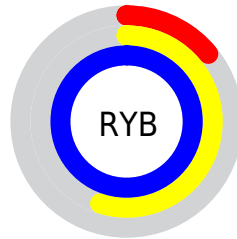

- Red (14%)
- Yellow (55%)
- Blue (99%)