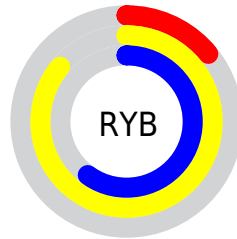

# Details

The RYB color **36, 219, 152** is a dark color, and the websafe version is hex **66CC00**. The color can be described as dark washed chartreuse. A complement of this color would be **152, 36, 219**, and the grayscale version is **164, 164, 164**.

A 20% lighter version of the original color is **99, 255, 190**, and **0, 163, 135** is the 20% darker color. If you saturate the color by 10%, you get **14, 219, 144**, and if you desaturate by 10%, it is **58, 219, 160**.

# Distribution

Red (40%)

Green (86%)

Blue (14%)

Red (14%)

Yellow (86%)

Blue (60%)

Cyan (53%)