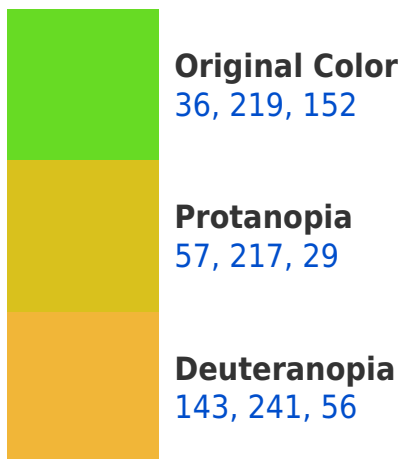

# Black Background

This preview shows how the RYB color 36, 219, 152 looks on a black background.

## **RYB 36, 219, 152 Background**

This preview shows how black text looks on a background with the RYB color 36, 219, 152.

This preview shows how white text looks on a background with the RYB color 36, 219, 152.

## Dichromacy

**Tritanopia**  
134, 173, 220

# Trichromacy

**Original Color**

36, 219, 152

**Protanomaly**

32, 202, 58

**Deuteranomaly**

49, 195, 53

**Tritanomaly**