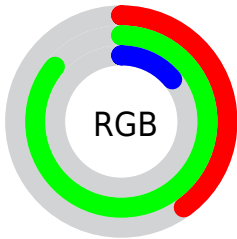

Distribution

Red (40%)

Green (86%)

Blue (14%)