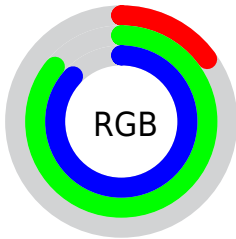

Distribution

- Red (15%)
- Green (86%)
- Blue (87%)