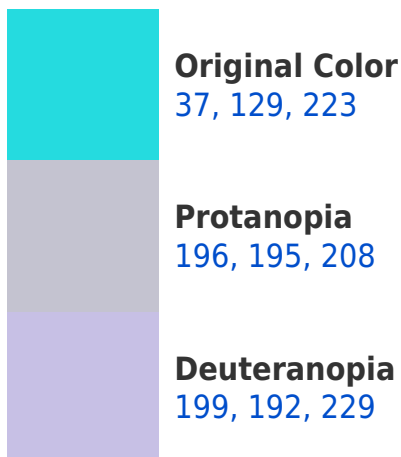

A 20% lighter version of the original color is **120, 188, 255**, and **0, 83, 168** is the 20% darker color. If you saturate the color by 10%, you get **15, 118, 223**, and if you desaturate by 10%, it is **59, 140, 223**.

Any Text WCAG AAA ✓ Pass

If you want to check with other color combinations, try the [Color Contrast Checker](#).

RYB 37, 129, 223 Background

This preview shows how black text looks on a background with the RYB color 37, 129, 223.

This preview shows how white text looks on a background with the RYB color 37, 129, 223.

Color Blindness Simulation

Color vision deficiency is a very complex topic, and I could not describe the different causes any better than Wikipedia does, so if you want to learn more, you should check out their [article about color blindness](#).

Dichromacy

Tritanopia
50, 138, 235

Trichromacy

Original Color

37, 129, 223

Protanomaly

138, 173, 213

Deuteranomaly