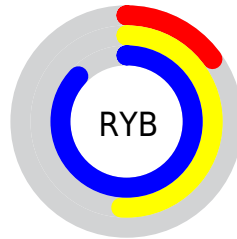

- Red (15%)
- Yellow (51%)
- Blue (87%)